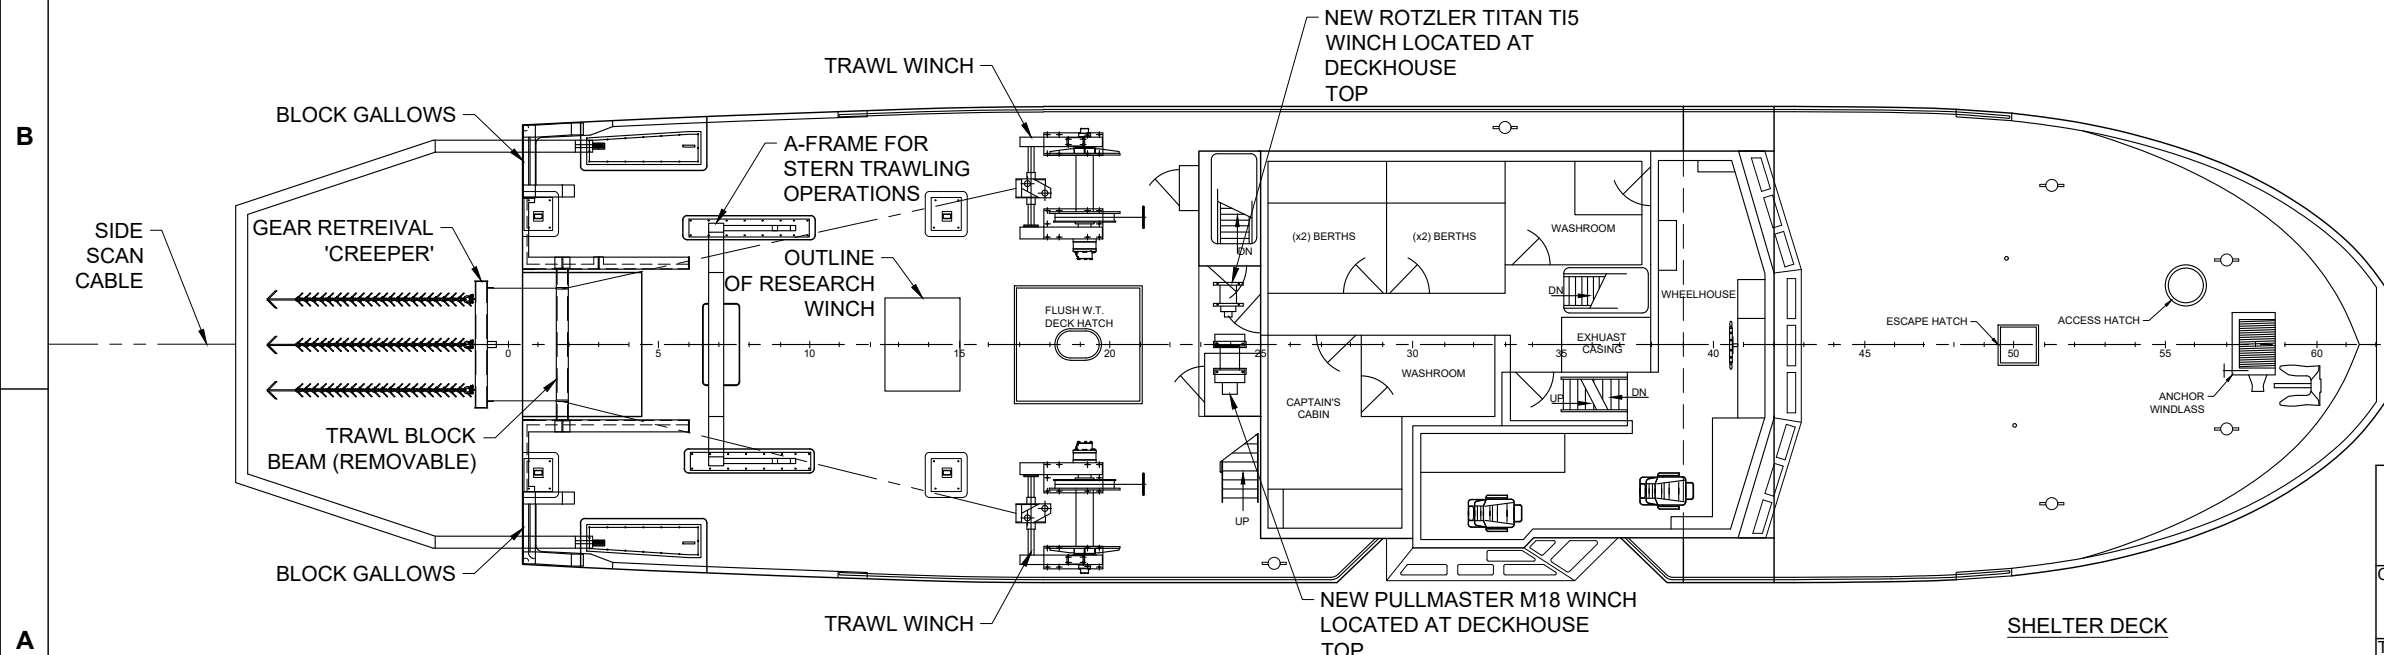

GENERAL PARTICULARS	
LENGTH OVERALL	104'-0" (31.70M)
LENGTH BETWEEN PERP.	98'-4" (29.97M)
BREADTH	27'-0" (8.23M)
DEPTH <sub>MAIN DECK</sub>	14'-0" (4.27M)
CONSTRUCTION MATERIAL	STEEL
GROSS TONNAGE	349
YEAR BUILT	2001
BUILT BY	GLOVERTOWN SHIPYARDS

DRAWN BY: PTB	DATE: MAR 2020	CHECKED BY: TMD	DATE: MAR 2020	APPROVED BY: TMD	DATE: MAR 2020
SCALE: 3/32" = 1'-0"	DRAWING NO.: 19132-00	SHEET NO.: 1 OF 1	REVISION NO.: 0		