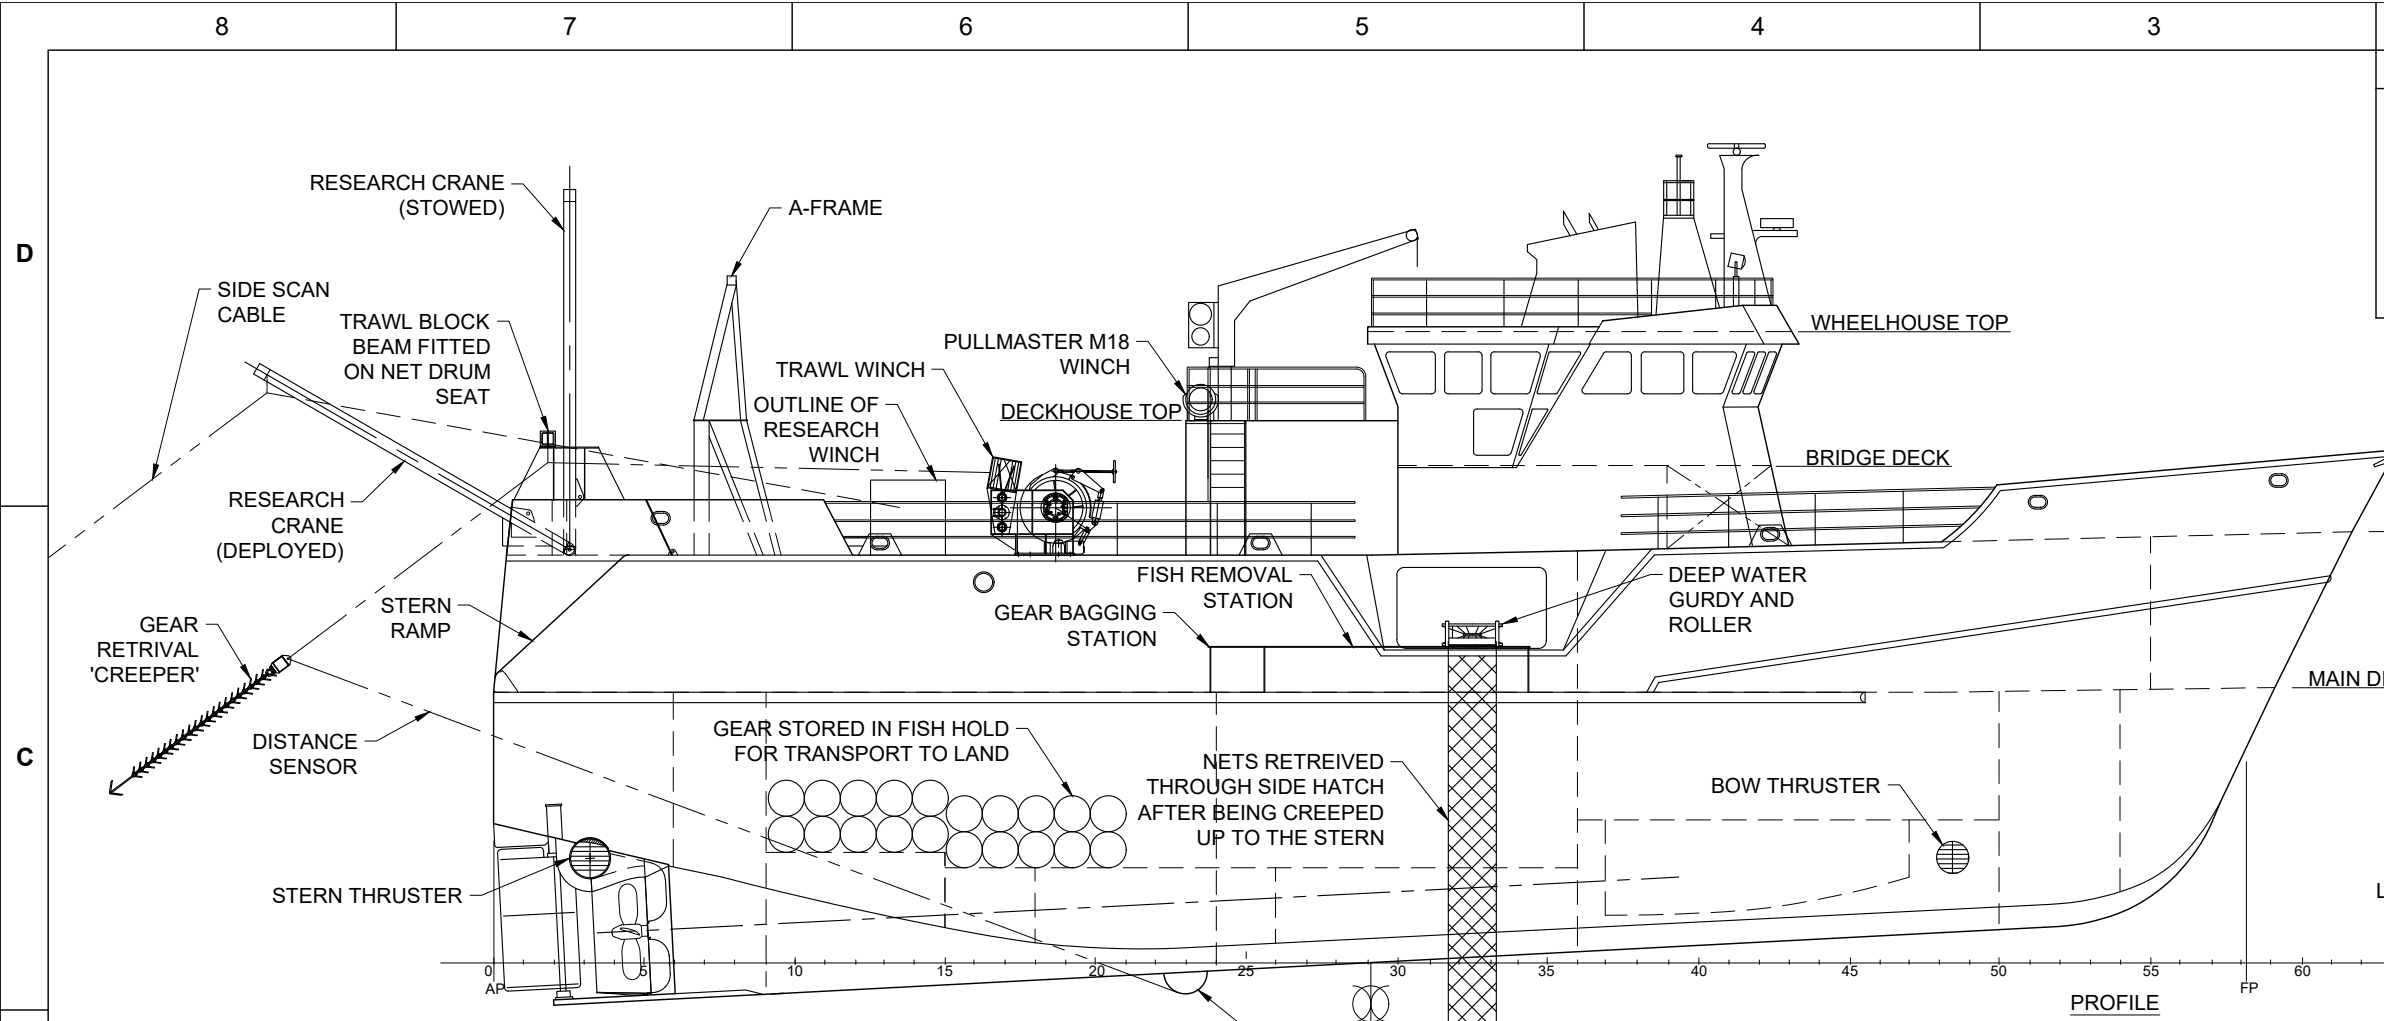

GENERAL PARTICULARS	
LENGTH OVERALL	104'-0" (31.70M)
LENGTH BETWEEN PERP.	98'-4" (29.97M)
BREADTH	27'-0" (8.23M)
DEPTH <sub>MAIN DECK</sub>	14'-0" (4.27M)
CONSTRUCTION MATERIAL	STEEL
GROSS TONNAGE	349
YEAR BUILT	2001
BUILT BY	GLOVERTOWN SHIPYARDS

DRAWN BY: PTB	DATE: MAR 2020	CHECKED BY: TMD	DATE: MAR 2020	APPROVED BY: TMD	DATE: MAR 2020
SCALE: 3/32" = 1'-0"	DRAWING NO.: 19132-00	SHEET NO.: 1 OF 1	REVISION NO.: 0		