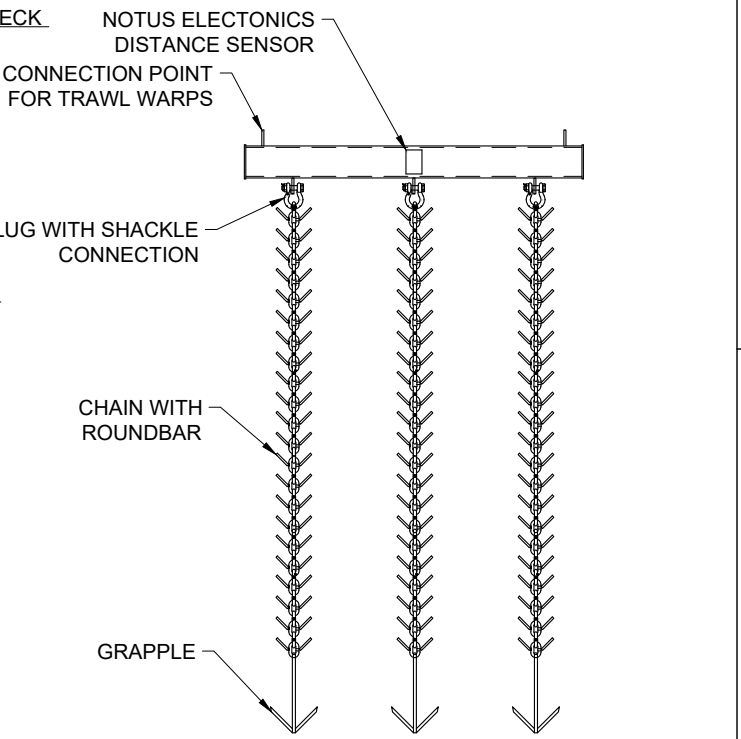

GENERAL PARTICULARS	
LENGTH OVERALL	104'-0" (31.70M)
LENGTH BETWEEN PERP.	98'-4" (29.97M)
BREADTH	27'-0" (8.23M)
DEPTH <sub>MAIN DECK</sub>	14'-0" (4.27M)
CONSTRUCTION MATERIAL	STEEL
GROSS TONNAGE	349
YEAR BUILT	2001
BUILT BY	GLOVERTOWN SHIPYARDS

DRAWN BY: PTB	DATE: MAR 2020	CHECKED BY: TMD	DATE: MAR 2020	APPROVED BY: TMD	DATE: MAR 2020
SCALE: 3/32" = 1'-0"	DRAWING NO.: 19132-00	SHEET NO.: 1 OF 1	REVISION NO.: 0		